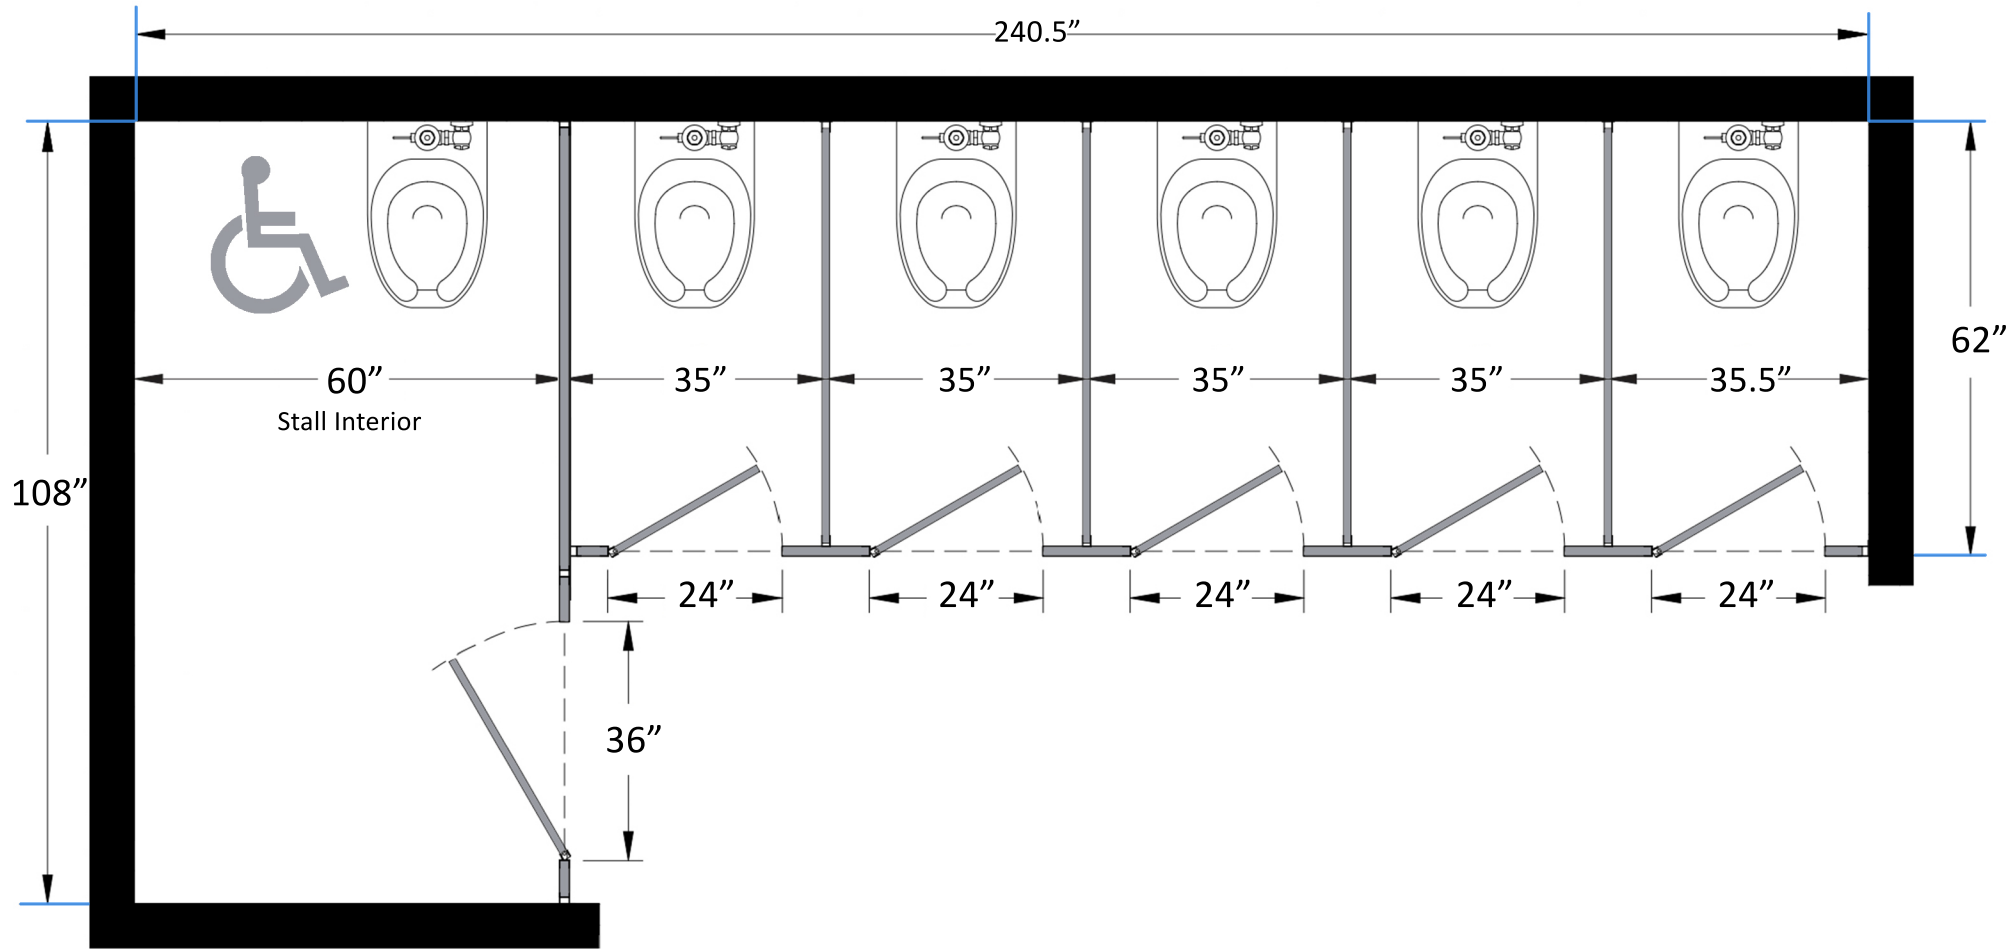

Style:  
 Overhead Braced  
 Floor Mount  
 Ceiling Mount  
 Floor/Ceiling Mount

Material:  
 Baked Enamel  
 Plastic Laminate  
 Solid Phenolic  
 Solid Plastic  
 Stainless Steel

Color: \_\_\_\_\_

Ship To: \_\_\_\_\_

City: \_\_\_\_\_

State: \_\_\_\_\_ Zip: \_\_\_\_\_

Bathroom Partitions - 6 Stall Alcove Left Hand ADA  
SKU: AL6LADA  
Standard Dimensions

**Harbor City Supply**

Phone 443-279-0632 or 1-800-260-0907

1966 Greenspring Drive Suite 506, Timonium, Md. 21093